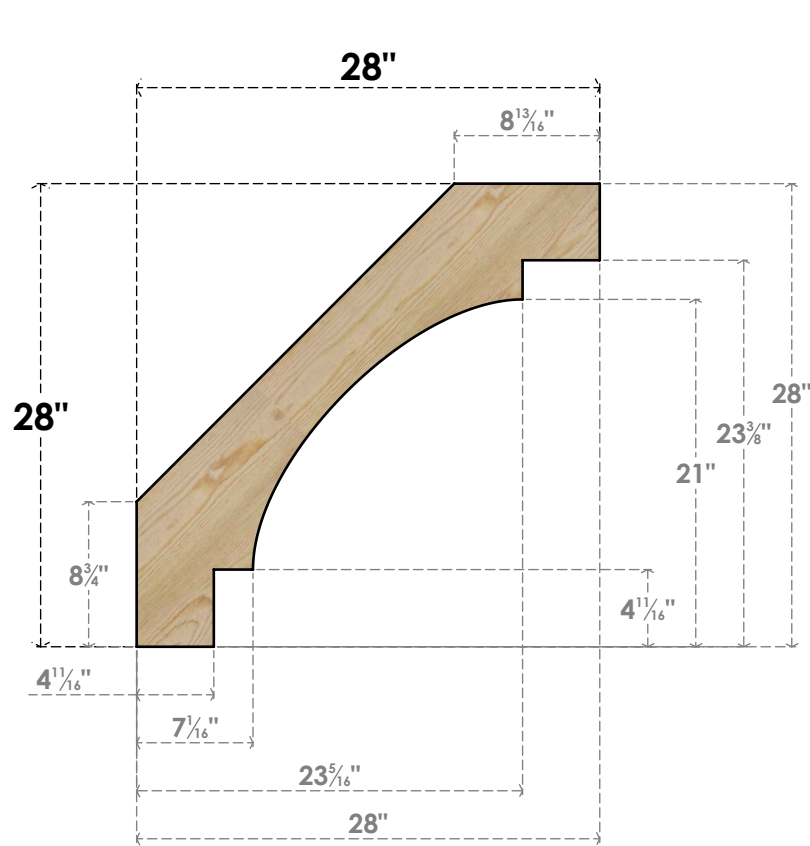

BRC04X28X28MRC00RDF

4"W X 28"D X 28"H MERCED ROUGH SAWN BRACE, DOUGLAS FIR

SIDE

FRONT

EKENA MILLWORK
 2300 WEST MAIN ST.
 CLARKSVILLE, TX 75426
 TOLL FREE: 866-607-0453
 WWW.EKENAMILLWORK.COM

NOTES

1. INSTALLATION TO BE COMPLETED IN ACCORDANCE WITH MANUFACTURER'S SPECIFICATIONS.
2. DRAWING MAY NOT BE TO SCALE
3. THIS DRAWING IS INTENDED FOR DESIGN AND PLANNING PURPOSES ONLY.
4. ALL INFORMATION CONTAINED HEREIN WAS CURRENT AT THE TIME OF DEVELOPMENT BUT MUST BE REVIEWED AND APPROVED BY THE PRODUCT MANUFACTURER TO BE CONSIDERED ACCURATE.
5. PRODUCTS ARE NOT KILN DRIED. THIS ITEM IS UNIQUE AND WILL CONTAIN THE NATURAL VARIATIONS THAT THE WOOD SPECIES OFFERS. THIS MAY RESULT IN VARIATIONS UP TO 1/4"