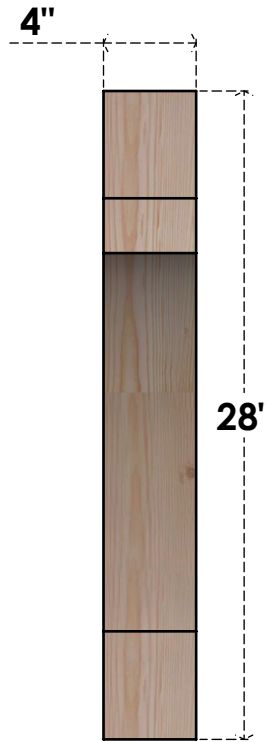

BRC04X28X28MRC00RDF

4"W X 28"D X 28"H MERCED ROUGH SAWN BRACE, DOUGLAS FIR

SIDE

FRONT

EKENA MILLWORK
 2300 WEST MAIN ST.
 CLARKSVILLE, TX 75426
 TOLL FREE: 866-607-0453
 WWW.EKENAMILLWORK.COM

NOTES

1. INSTALLATION TO BE COMPLETED IN ACCORDANCE WITH MANUFACTURER'S SPECIFICATIONS.
2. DRAWING MAY NOT BE TO SCALE
3. THIS DRAWING IS INTENDED FOR DESIGN AND PLANNING PURPOSES ONLY.
4. ALL INFORMATION CONTAINED HEREIN WAS CURRENT AT THE TIME OF DEVELOPMENT BUT MUST BE REVIEWED AND APPROVED BY THE PRODUCT MANUFACTURER TO BE CONSIDERED ACCURATE.
5. PRODUCTS ARE NOT KILN DRIED. THIS ITEM IS UNIQUE AND WILL CONTAIN THE NATURAL VARIATIONS THAT THE WOOD SPECIES OFFERS. THIS MAY RESULT IN VARIATIONS UP TO 1/4"